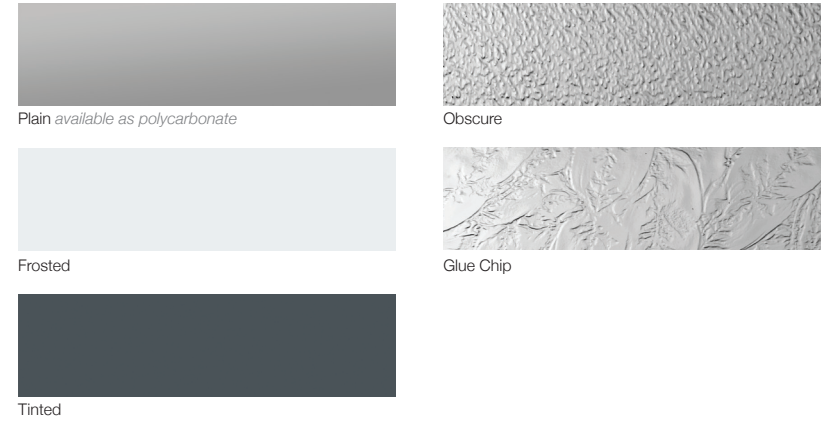

RECESSED PANEL **PERSONALIZING OPTIONS***

*Not all options shown are available with every model.

■ COLORS¹

■ WINDOW DESIGNS

■ GLASS

Limited Lifetime Warranty

Part of owning a C.H.I. garage door is knowing that you can rely on the industry's best warranty. To maintain proper operation, an annual service inspection by a C.H.I. dealer is encouraged.

RECESSED PANEL **MODEL SELECTION CHART**

Select Your Garage Door Model

Insulation Type	1-3/8" Polyurethane
R-value	R-12.35
Backing	Steel
Construction Type	Heavy Duty
Panel Style / Model Number	
 Flush	2294 Flush
 Long	2294
 Combo	2296
 Short	2298

¹ Refer to your local C.H.I. Dealer for exact color match.