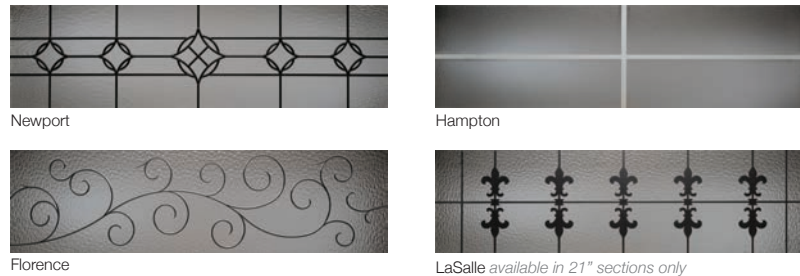

■ DESIGNER GLASS