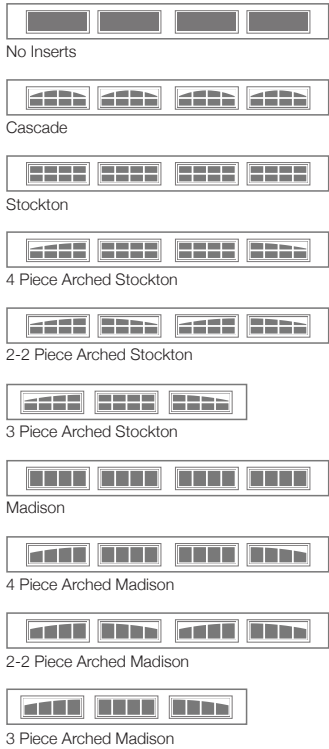

■ COLORS¹

■ PAINTED WOODTONES¹

■ ACCENTS WOODTONES¹

■ WINDOW INSERTS

■ GLASS

■ DESIGNER GLASS

■ EXTERIOR HARDWARE

STAMPED SHAKER MODEL SELECTION CHART