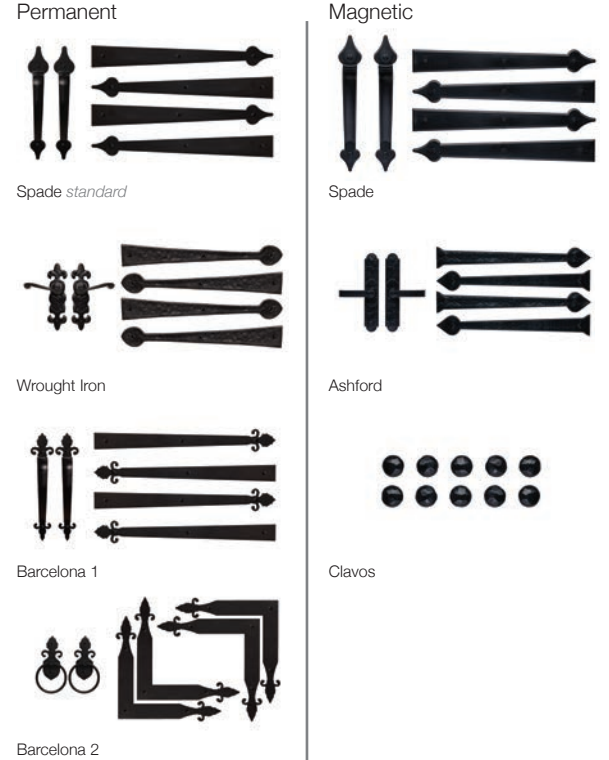

■ COLORS¹

■ PAINTED WOODTONES¹

■ ACCENTS WOODTONES¹

■ WINDOW INSERTS

■ GLASS

■ DESIGNER GLASS

■ EXTERIOR HARDWARE

STAMPED SHAKER MODEL SELECTION CHART