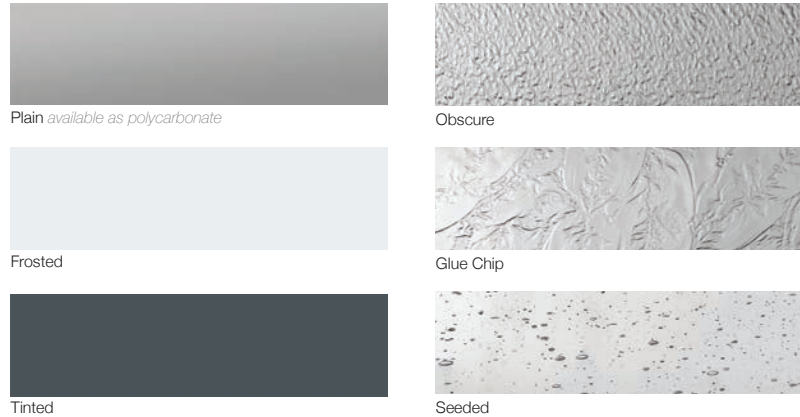

■ COLORS¹

■ PAINTED WOODTONES¹

■ ACCENTS WOODTONES¹

■ WINDOW INSERTS

■ GLASS

■ DESIGNER GLASS

■ EXTERIOR HARDWARE

STAMPED SHAKER MODEL SELECTION CHART