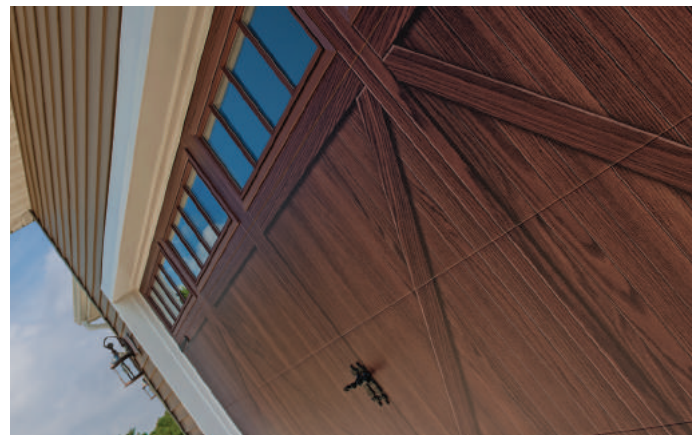

Flush Carriage House, Model 5217-D33 shown in dark oak with optional plain glass and madison window inserts delivers the image of a carriage house overlay garage door on a completely flat surface. Add wrought iron hardware to complete the look.