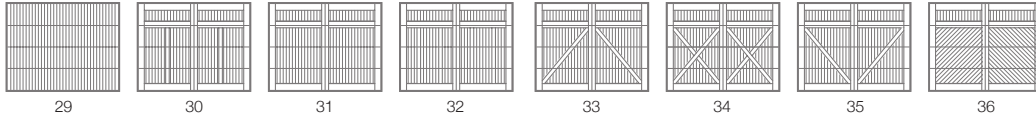

SECTIONS
Limited Lifetime

SPRINGS
3 Years

HARDWARE
6 Years

5217 FLUSH CARRIAGE HOUSE DESIGNS

WINDOW INSERTS

Short Raised Panel

2-4 Piece Sunburst

8 Piece Sunburst