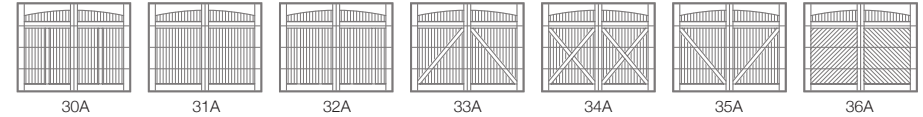

SECTIONS
Limited Lifetime

SPRINGS
3 Years

HARDWARE
6 Years

5217 FLUSH CARRIAGE HOUSE DESIGNS

WINDOW INSERTS

Short Raised Panel

2-4 Piece Sunburst

8 Piece Sunburst